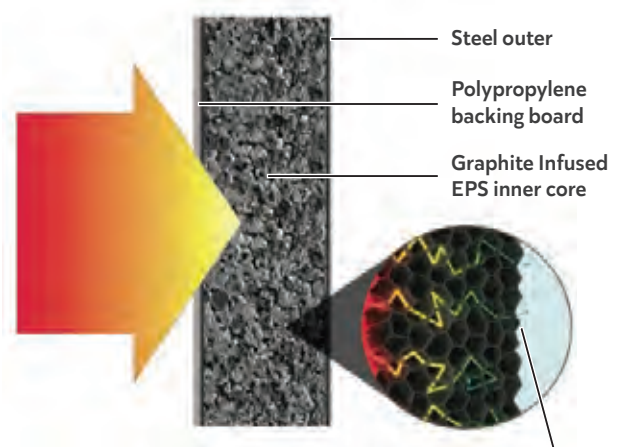

Radiant heat is reflected within the cell structure as it travels through insulation

[^]Source: Predictive figures from 'Acoustic Logic' tests
[#]Source: Neopor Insulation Technology.