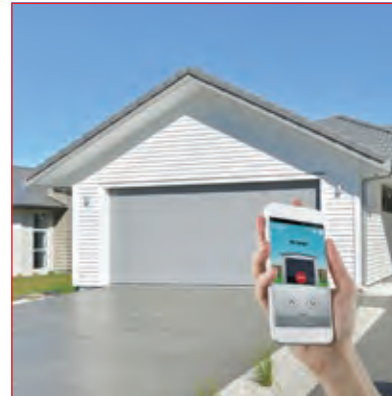

A SMARTER WAY TO CONTROL YOUR GARAGE DOOR*

Dominator's optional Smart Phone Control Kit lets you control your garage door with your smart phone wherever you are in the world.

Real time alerts: Monitor your garage door 24/7[†] and receive notifications if it is in need of a service.

Customisation: Customise to suit you, from partial opening modes to restricted door access times.

Activity log: Our app can alert you whenever your garage door is operated and lets you view the usage history.

Smart control: Download and operate your garage door from our app. It's that easy.

Compatible with:
Siri, Google Home, Alexa.

DOMINATOR COLOUR CHART

TOUGH AND STYLISH STEEL

When it comes to manufacturing our garage doors, we only use the best materials. All of our pre-painted steel is made and tested for New Zealand conditions. Dominator prefers to use COLORSTEEL® where available, to provide excellent colour performance and scratch resistance.

Dulux Powder Coatings also offer a wide range of powder coating colours and finishes if your preferred colour is not shown.